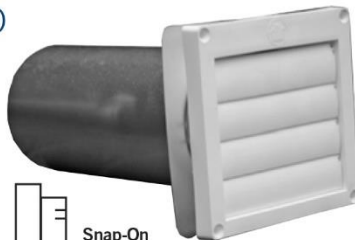

flush

with screen

FLUSH

Diameter	Color	Part #	Qty	Package
3"	White	111149	24	bulk
	Brown	111151	24	bulk
4"	White	111153	24	bulk
	Brown	111155	24	bulk
5"	White	110832	12	bulk
	Brown	110836	12	bulk
6"	White	110840	12	bulk
	Brown	110844	12	bulk
7"	White	110848	12	bulk
	Brown	110852	12	bulk
8"	White	110856	12	bulk
	Brown	110860	12	bulk

FLUSH WITH SCREEN

Diameter	Color	Part #	Qty	Package
4"	White	110291	24	bulk
	Brown	110294	24	bulk
5"	White	110833	12	bulk
	Brown	110837	12	bulk
6"	White	110841	12	bulk
	Brown	110845	12	bulk
7"	White	110849	12	bulk
	Brown	110853	12	bulk
8"	White	110857	12	bulk
	Brown	110861	12	bulk

PML282 LOUVERED PLASTIC HOOD WITH TAILPIPE

- 11" tailpipe
- Aluminum trim plate
- Fully assembled
- Faceplate has 4 louvers

Snap-On connecting ring

Diameter	Color	Part #	Qty	Package	UPC
3"	White	110280	12	bulk	
	White	110334	4	ind. box	•
	Brown	110281	12	bulk	
4"	White	111412	12	Display Card	•
	White	110282	12	bulk	•
	White	110336	4	ind. box	•
4"	Brown	111414	12	Display Card	•
	Brown	110283	12	bulk	•
	Brown	110338	4	ind. box	•
Unassembled:					
4"	White	111692	12	bulk	
	Brown	111734	12	bulk	
Louver replacements					
4"	White	110003	100	bulk	
	Brown	110004	100	bulk	